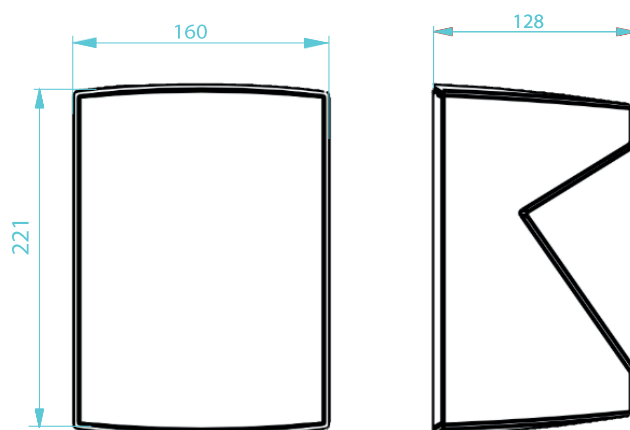

Applications

- Club & Bar installations
- Theatres
- Houses of worship
- Broadcast
- Multi media spaces
- Public address

General description & specifications

The ELVA-4T is a full range, two way, ultra-compact passive cabinet designed to give exceptional sound quality for distributed applications with high quality background music and speech reproduction.

The cabinet can be selected as 8ohm low impedance or high impedance for 100V installations via a rotary switch at the rear of the enclosure.

Dimensional Drawing

Technical Data

Frequency range	100 Hz – 20 KHz (-10dB)
Frequency response	120 Hz – 18 KHz (± 3dB)
Max SPL @ 8Ohm	105 dB – 110 dB peak
Components	
<ul style="list-style-type: none"> • LF: 	1 x 4" (102 mm), 1" voice coil, (25 mm)
<ul style="list-style-type: none"> • MF / HF: 	1 x 0,5" dome tweeter
Sensitivity @ 8 Ohm	90 dB (1w @ 1m)
Rated Power @ 8 Ohm	30 W AES, 60 W program, 120 W peak
Transformer taps @ 100v	1,9 W, 3,75 W, 7,5W, 15 W, 30 W
Coverage	100° H x 90° V
Nominal Impedance	8 Ohm L100V
Connectors	4 x barrier terminal blocks
Finish	Black and white finish
Material	ABS, painted mesh aluminium grill
Dimensions	160 x 221 x 128 (mm) (H x W x D)
Weight	2,5 Kg
Fittings	1 x M4 safety, 2 x M4 wall bracket
Accessories	Wall bracket included
Other info	IP66 rating when used with accesory terminal cover.