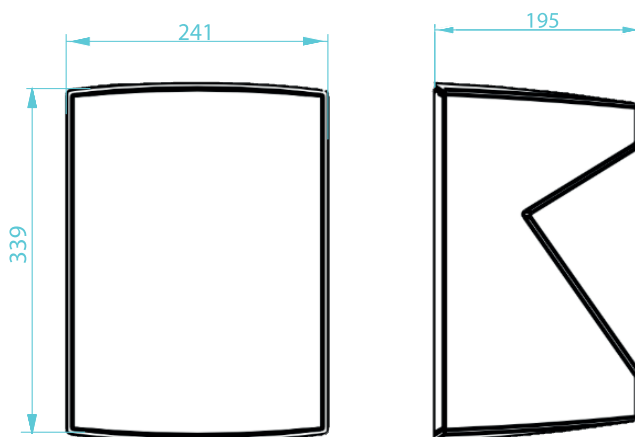

### General description & specifications

The ELVA-8T is a full range, two way, ultra-compact passive cabinet designed to give exceptional sound quality for distributed applications with high quality background music and speech reproduction.

### Dimensional Drawing

### Technical Data

Frequency range	60 Hz – 20 KHz (-10dB)
Frequency response	70 Hz – 18 KHz (± 3dB)
Max SPL @ 8Ohm	109 dB – 115 dB peak
Components	
<ul style="list-style-type: none"> <li>• LF:</li> </ul>	1 x 8" (203 mm), 1" voice coil, ( 25 mm)
<ul style="list-style-type: none"> <li>• MF / HF:</li> </ul>	1 x 1" dome tweeter
Sensitivity @ 8 Ohm	90 dB (1 W @ 1m)
Rated Power @ 8 Ohm	80 W AES, 160 W program, 320 W peak
Transformer taps @ 100v	6,25 W, 12,5 W, 25W, 50 W, 80 W
Coverage	100° H x 90° V
Nominal Impedance	8 Ohm   L100V
Connectors	4 x barrier terminal blocks
Finish	Black and white finish
Material	ABS, painted mesh aluminium grill
Dimensions	241 x 339 x 195 (mm) (H x W x D)
Weight	5 Kg
Fittings	1 x M4 safety, 2 x M4 wall bracket
Accessories	Wall bracket included
Other info	IP66 rating when used with accessory terminal cover